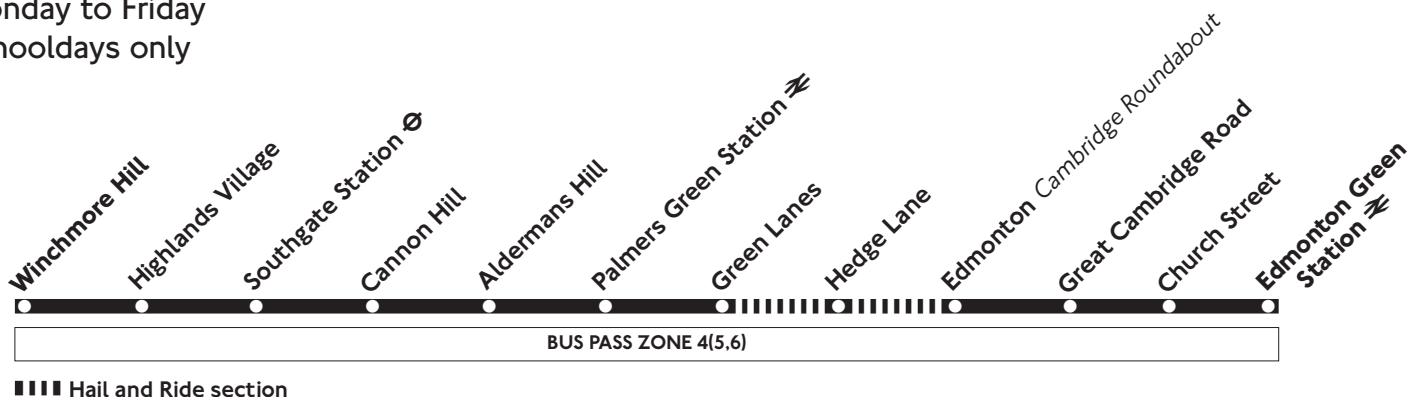

616

Winchmore Hill - Southgate - Edmonton Green

Monday to Friday
Schooldays only

Monday to Friday - Schooldays only

Winchmore Hill <i>Old Park Ridings</i> (X)	0735
Highlands Village	0738
Southgate Station \ominus	0745
Palmers Green Station \rightleftharpoons	0752
Edmonton <i>Cambridge Roundabout</i>	0800
Great Cambridge Road <i>Church Street</i>	0804
Edmonton Green Station \rightleftharpoons	0809