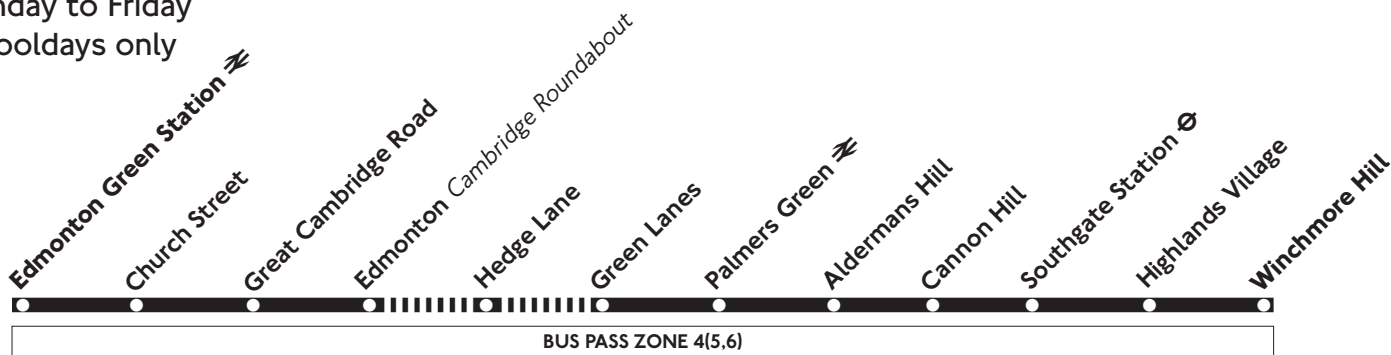

616

Edmonton Green - Southgate - Winchmore Hill

Monday to Friday
Schooldays only

Monday to Friday - Schooldays only

		WF	MTT
Edmonton Green Station ⇌	0820	1515	1555
Great Cambridge Road Church Street	0827	1521	1601
Edmonton Cambridge Roundabout	0831	1525	1605
Palmers Green Station ⇌	0841	1534	1614
Southgate Station ⊕	0848	1541	1621
Highlands Village	---	1547	1627
Winchmore Hill Old Park Ridings (X)	---	1550	1630

No service on Saturdays, Sundays or School and Public Holidays

WF - Operates Wednesday and Friday only.

MTT - Operates Monday, Tuesday and Thursday only.

(X) - Green Dragon Lane.

We do all we can to run the services shown but circumstances beyond our control mean that we may not always succeed. Special services run during the Christmas and New Year Holiday, with no buses on Christmas Day.

London Travel Information
020 7222 1234 24 hours

Operated by **First**
for London Buses

If you have any comments regarding this service, please write to Customer Service Centre, London Buses, 172 Buckingham Palace Road, London SW1W 9TN. Telephone 020 7918 4300.

9.9.02
T4373T